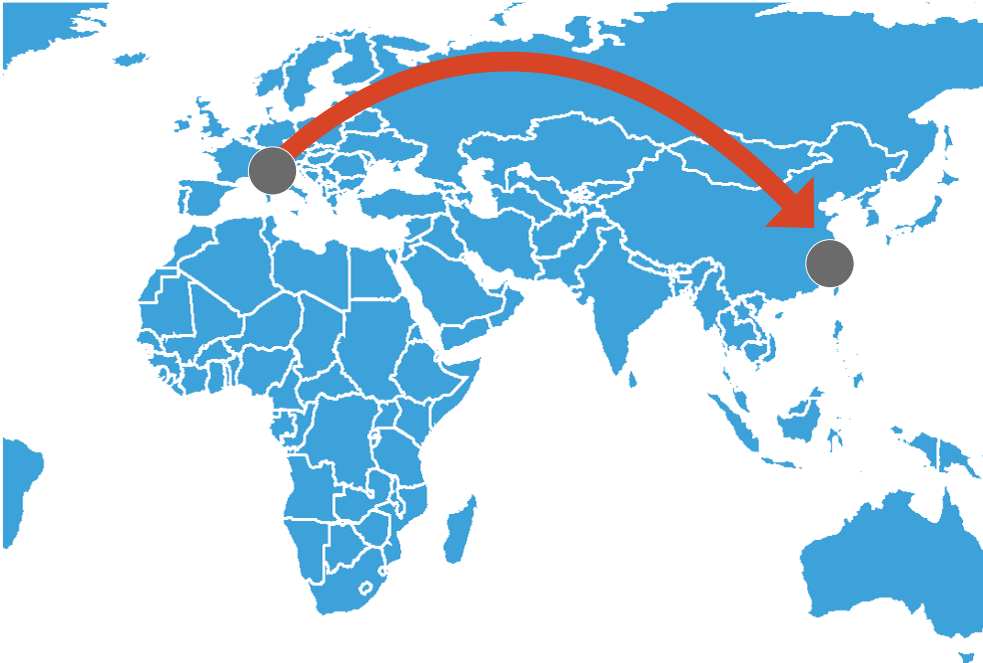

# Genoa, Italy to Ningbo, China LCL Direct Consolidated Container Service

Since 1978, JAS Forwarding Worldwide has been handling freight. Our worldwide network spans more than 80 countries with 240 offices and 4,000 employees. We are proud to offer our own JAS LCL Direct Consolidation Container solution, servicing the following CFS stations in Italy: Bergamo, Biella, Bologna, Como, Florence, Genova, Livorno, Milan, Modena, Montegranaro, Naples, Padova, Parma, Rome, Torino, Udine, Venice, Verona and Vicenza. Containers will sail from the port of Genoa, Italy to Ningbo, China.

With vast experience and knowledge, JAS Forwarding Worldwide offers high quality services at competitive rates.

\*Subject to Change

JAS Locations

**North America**

United States •  
Canada • Mexico

**Europe**

Austria • Belgium •  
Czech Republic • Denmark •  
France • Germany • Hungary •  
Italy • Luxembourg •  
Netherlands •  
Poland • Russia •  
Slovenia • Spain • Sweden •  
Switzerland • United Kingdom

**Asia**

Australia • China •  
Hong Kong • India • Indonesia •  
Japan • Kazakhstan • Malaysia •  
Singapore • South Korea •  
Taiwan • Thailand • Vietnam

**South America**

Argentina • Brazil •  
Chile • Colombia •  
Panama • Peru •  
Uruguay • Venezuela